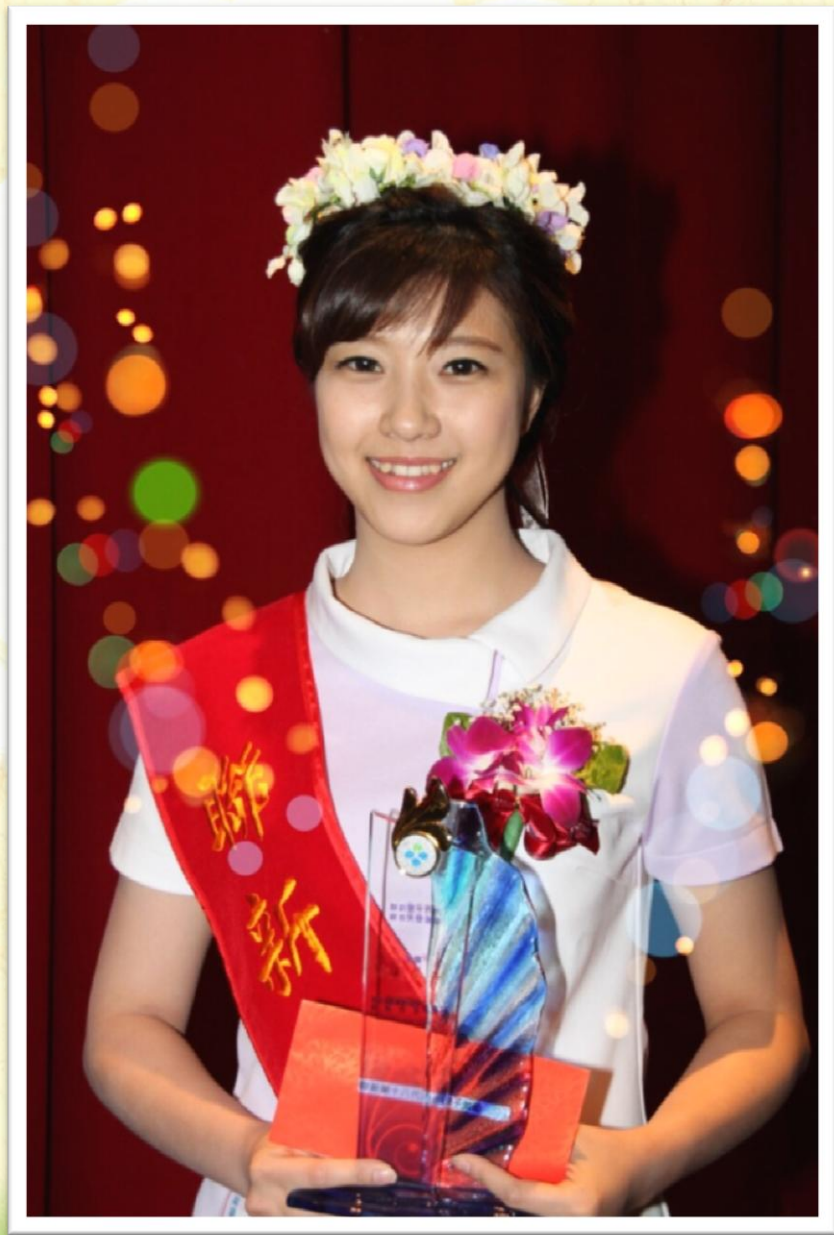

親善仙子

壢新醫院
護理部7S病房
詹紋雅